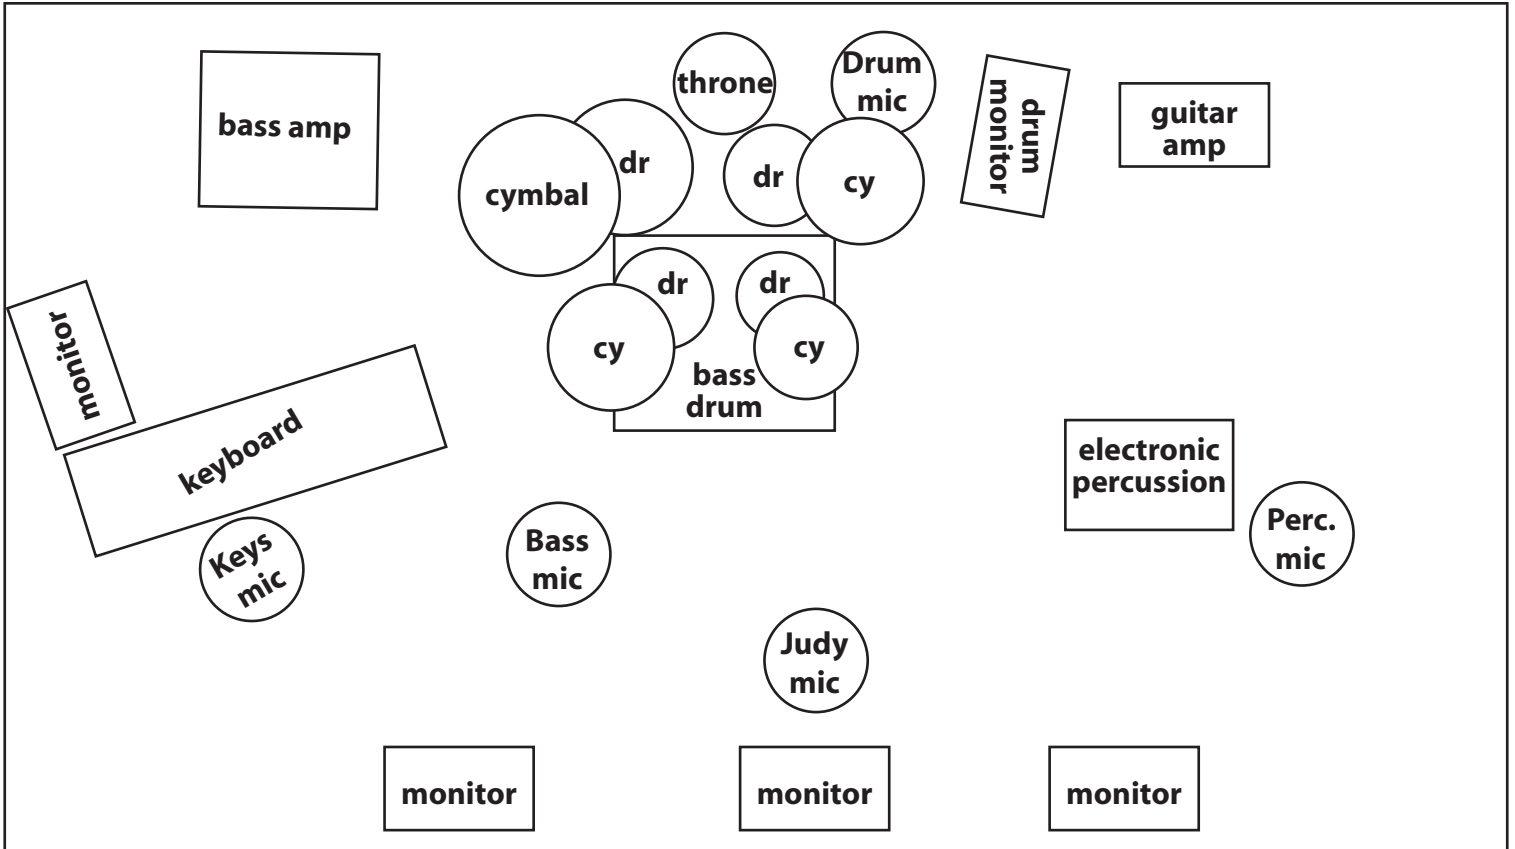

GROOVY JUDY

stage plot

Five-piece band

(Five vocal mics)

back

front